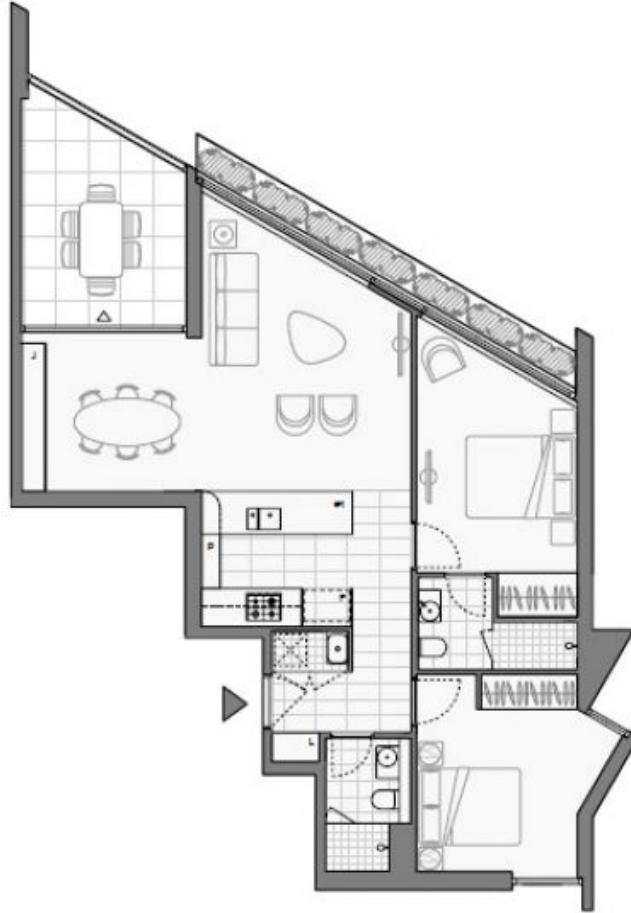

Plans shown are only indicative of layout. Dimensions are approximate.

Zetland, NSW
801/16 Zetland Avenue