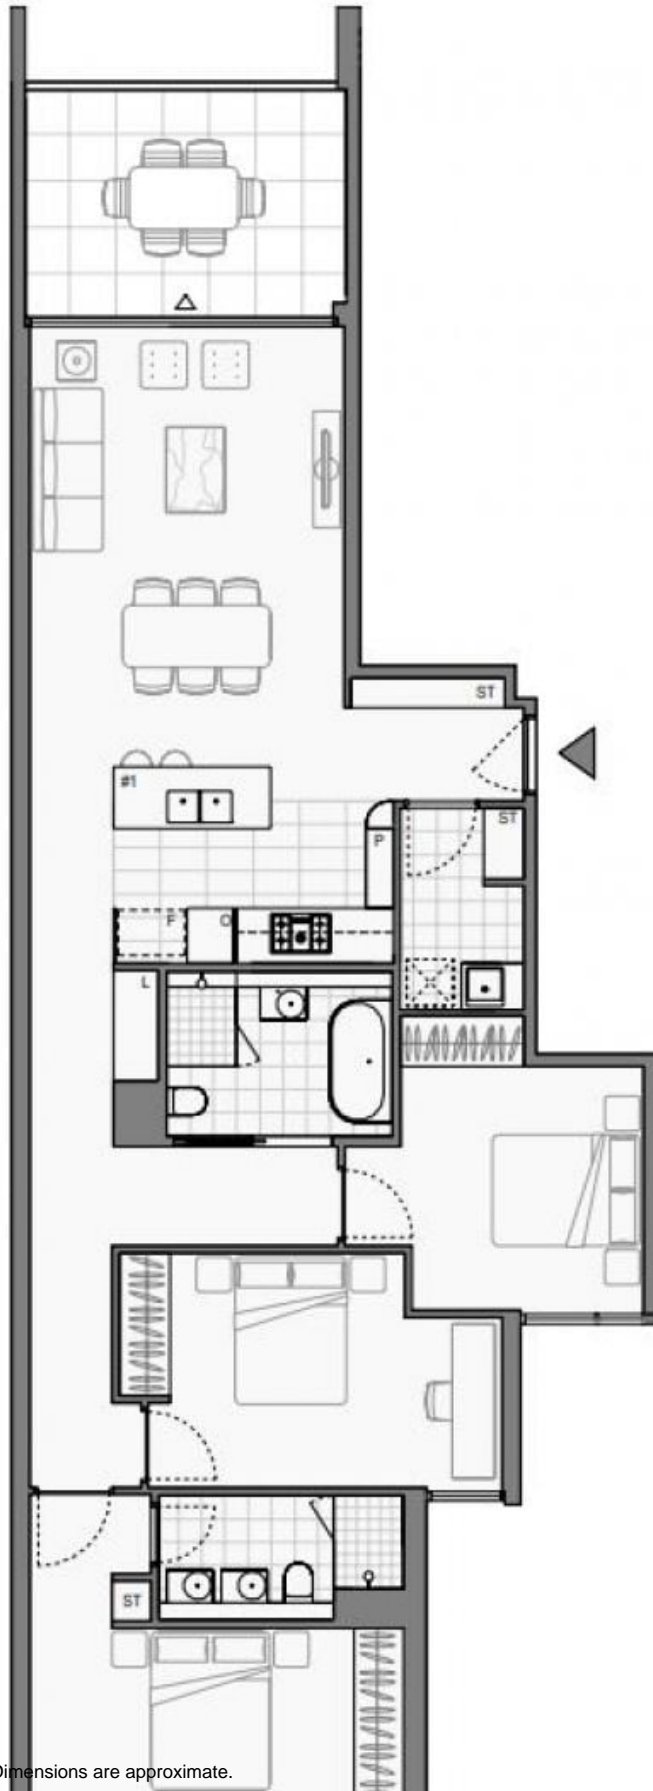

Artists impression

Zetland, NSW
1002/10 Zetland Avenue

3 BED **2** BATH **2** CAR **RES**

3-Bedroom City Sophistication in the Heart of Mirvac's Brand New 'Portman on the Park'
Welcome to Portman on the Park by Mirvac

COMING SOON!
Contact: Georgia Glynn
02 8588 8888
0481 388 777
Kevin Tam
02 8588 8888
0481 735 222
Type: Apartment
Date Available: 28/06/2024
<https://www.resbymirvac.com>

Plans shown are only indicative of layout. Dimensions are approximate.