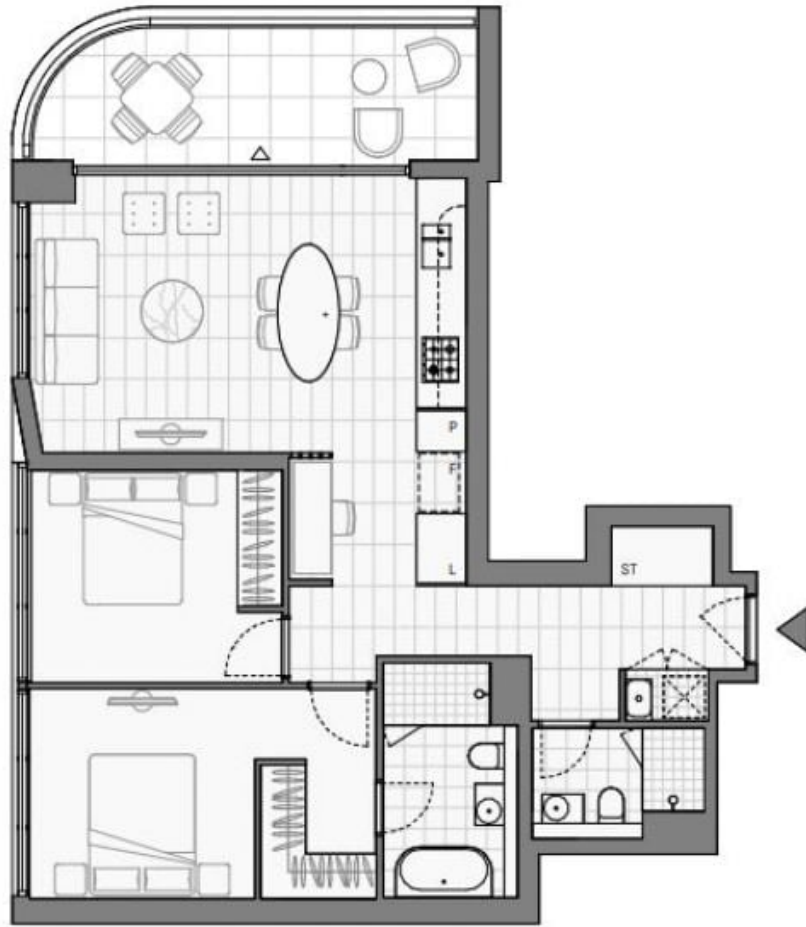

This brand new, 11th floor apartment features:

- Well-appointed living and dining area, flowing onto balcony
- Two spacious bedrooms with fit-out built-in wardrobes

\$1,550 per week | City Views, Brand New!

Contact: Georgia Glynn
02 8588 8888
0481 388 777
Kevin Tam
02 8588 8888
0481 735 222

Type: Apartment

Date Available: 06/05/2024

<https://www.resbymirvac.com>

Plans shown are only indicative of layout. Dimensions are approximate.