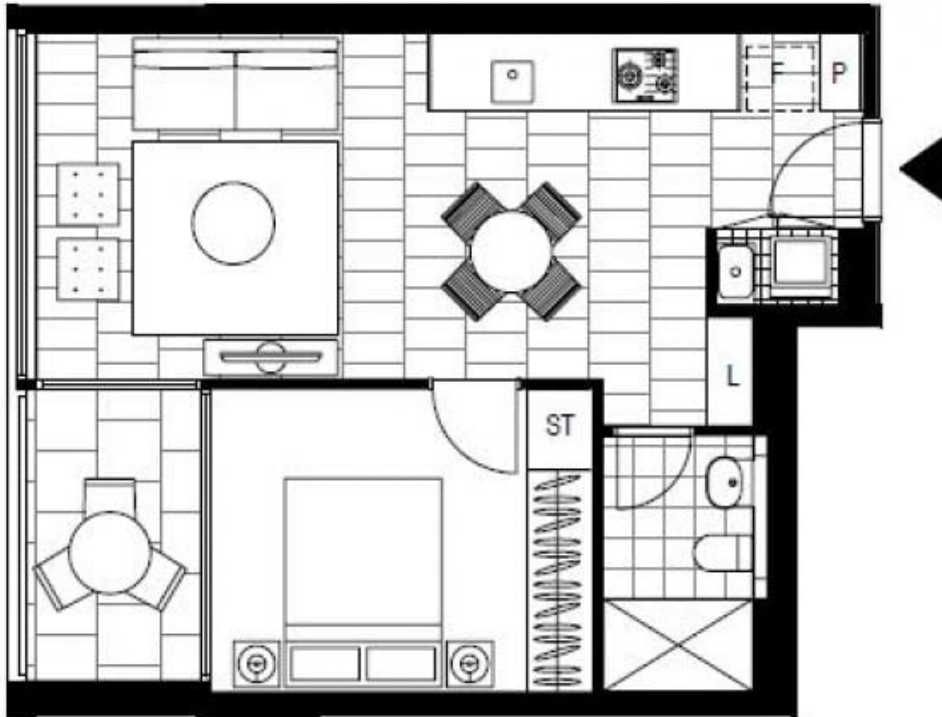

Plans shown are only indicative of layout. Dimensions are approximate.

Bondi, NSW
Level 3/6306/32 Wellington Street