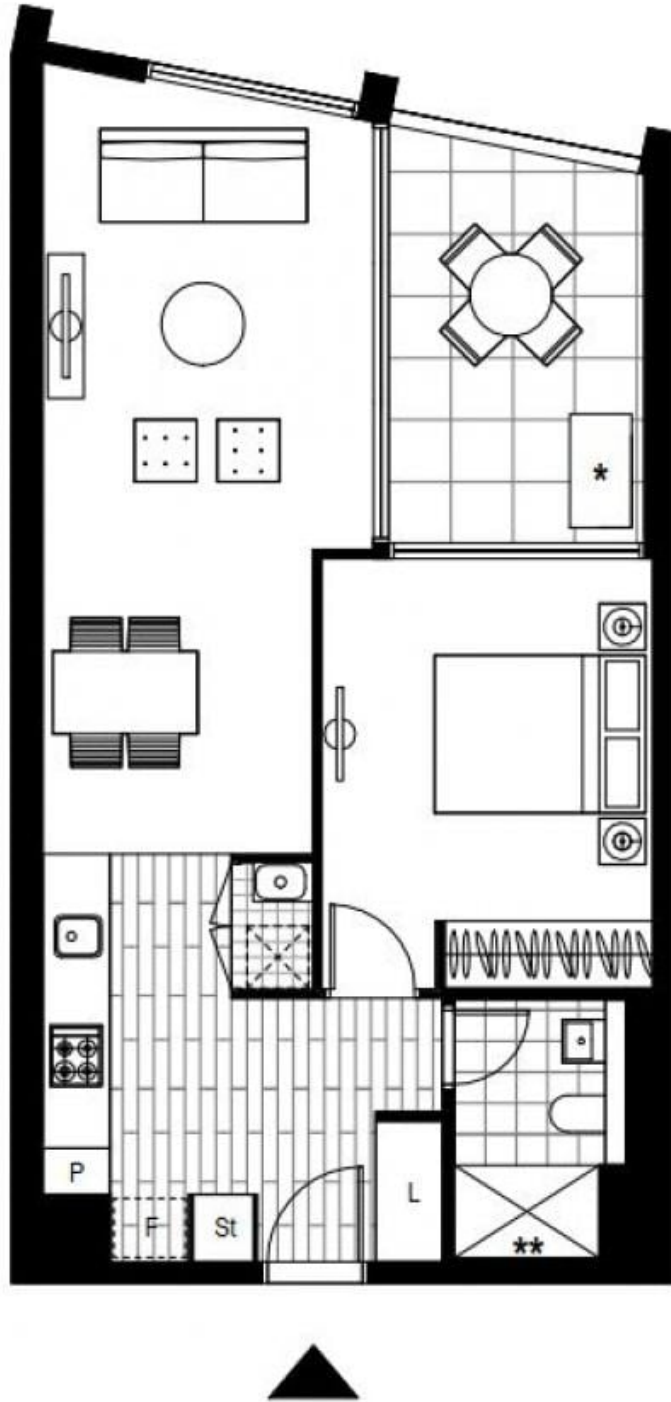

## Sydney Olympic Park, NSW

21607/2 Figtree Drive

**1**  
BED

**1**  
BATH

Plans shown are only indicative of layout. Dimensions are approximate.

**Sydney Olympic Park, NSW**  
21607/2 Figtree Drive