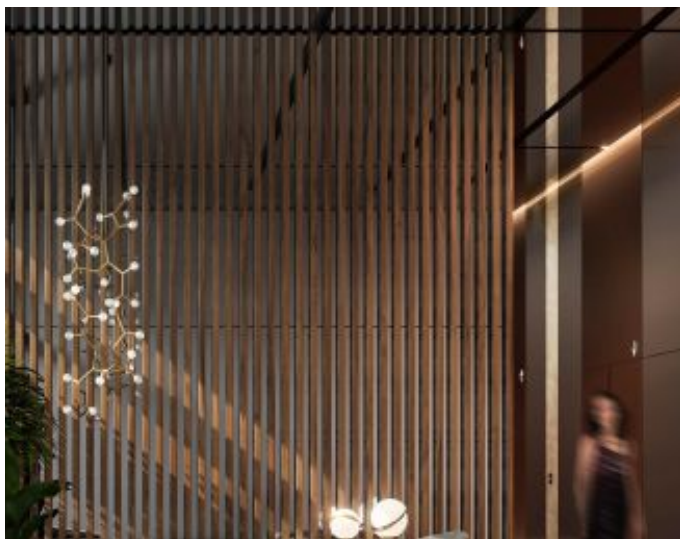

Artists impression

RES real estate services by mirvac

Artists impression

**Zetland, NSW**  
1203/16 Zetland Avenue

**1** BED **1** BATH

**Top-Floor Apartment with Uninterrupted City Views in Newly Completed 'Portman on the Park' Building**

Welcome to Portman on the Park by Mirvac

Nestled within one of Sydney's burgeoning residential enclaves, 'Portman on the Park' exudes sophistication and exclusivity. Embraced by newly completed Drying Green parkland, alongside the prestigious Green Square Train Station, Library, and the opulent Gunyama Aquatic and Recreation Centre, this residence epitomizes refined urban living. Indulge in the epitome of convenience with a myriad of upscale amenities at your fingertips, including esteemed schools, bespoke dining destinations, charming cafes, and verdant parklands-all mere moments from your doorstep.