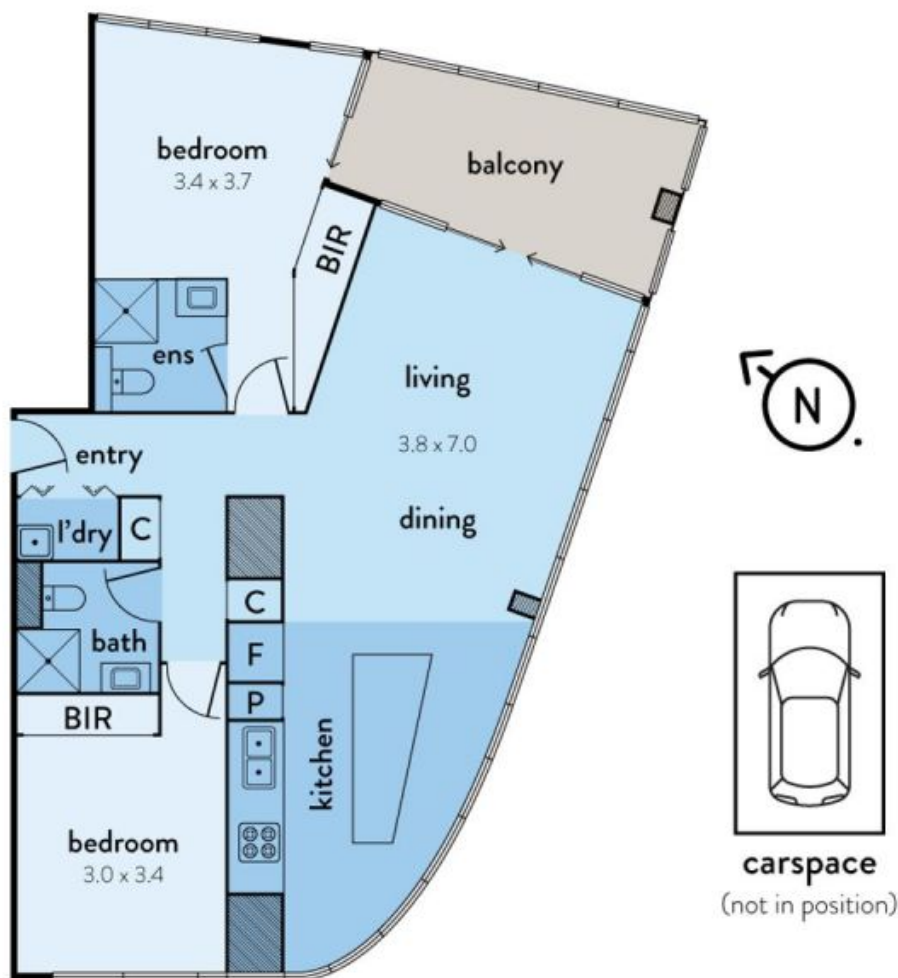

706/81 SOUTH WHARF DRIVE, DOCKLANDS

real estate
services
by mirvac

Plans shown are only indicative of layout. Dimensions are approximate.

The above plan is an artist's impression only, it includes elements that are for display purposes and may not be to scale. Dimensions are approximate and every care has been taken to verify the accuracy of details.

DOCKLANDS, VIC
706/81 South Wharf Drive