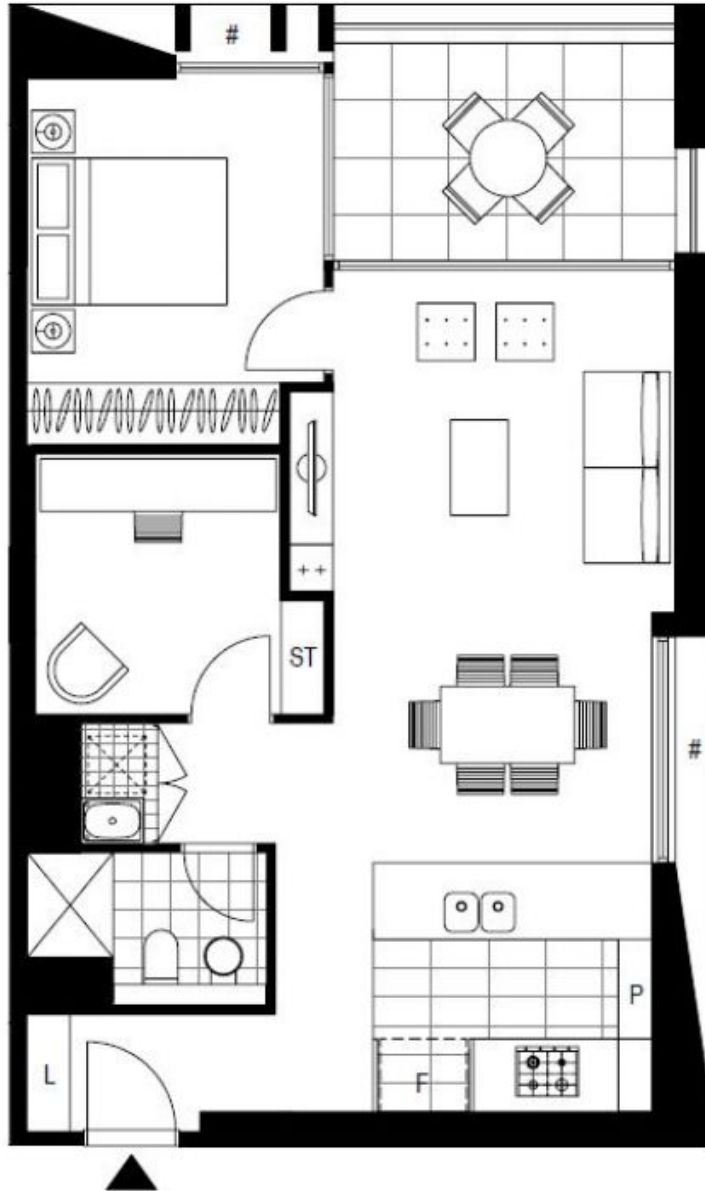

ZETLAND, NSW

509/18 Ebsworth Street

1
BED

1
BATH

One Bedroom plus Study in Ebsworth - Green Square

This 71sqm, 1-Bedroom plus study apartment features;

- Large bedroom with built ins
- Separate study/home office
- Large stone kitchen with Miele appliances
- Sunny living area with built-in tv unit
- Modern laundry with Miele dryer included

Type: Apartment

Date Available: 20/06/2017

Bond: \$2520

<https://www.resbymirvac.com>

Plans shown are only indicative of layout. Dimensions are approximate.

ZETLAND, NSW
509/18 Ebsworth Street