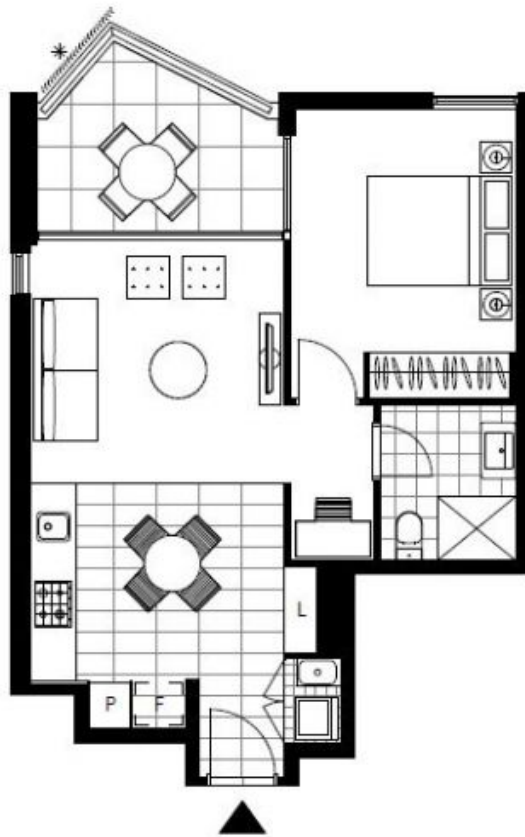

## GLEBE, NSW

3401/21 Scotsman

**1**  
BED

**1**  
BATH

### Deposit Taken

One Bedroom Apartment

This modern 1 bedroom Apartment has to offer:

- Open plan living
- Combined lounge and dining area
- Stone bench top kitchen with Miele appliances
- Study nook
- Internal laundry with washing machine and dryer
- Secure basement storage
- NBN ready
- Within moments walk to public transport, shops, & cafes
- No pets

### Deposit Taken

**Contact:** Naz Sabzpour  
02 8588 8888  
0401 545 440

**Type:** Apartment

**Date Available:** 30/06/2017

**Bond:** \$2280

<https://www.resbymirvac.com>

Plans shown are only indicative of layout. Dimensions are approximate.