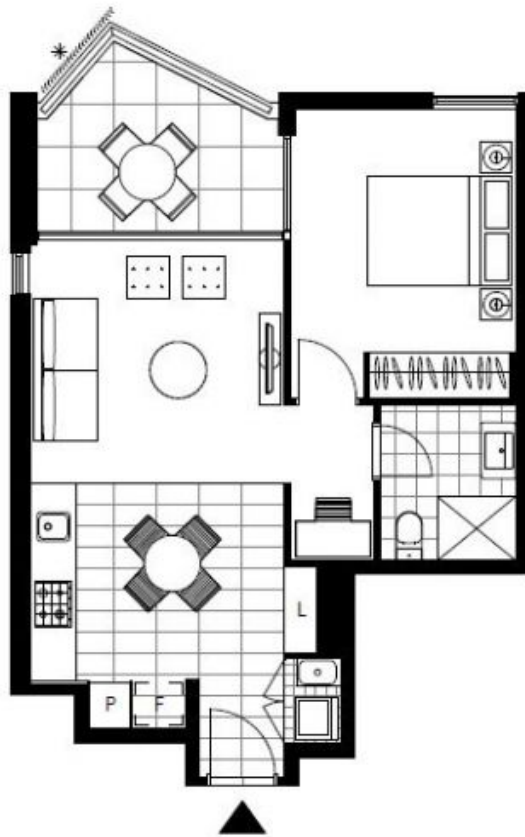

## GLEBE, NSW

3401/21 Scotsman

**1**  
BED

**1**  
BATH

### Deposit Taken

One Bedroom Apartment

This modern 1 bedroom Apartment has to offer:

- Open plan living
- Combined lounge and dining area
- Stone bench top kitchen with Miele appliances
- Study nook
- Internal laundry with washing machine and dryer
- Secure basement storage
- NBN ready
- Within moments walk to public transport, shops, & cafes
- No pets

### Deposit Taken

**Contact:** Naz Sabzpouri  
02 8588 8888  
0401 545 440

**Type:** Apartment

**Date Available:** 30/06/2017

**Bond:** \$2280

<https://www.resbymirvac.com>

Plans shown are only indicative of layout. Dimensions are approximate.