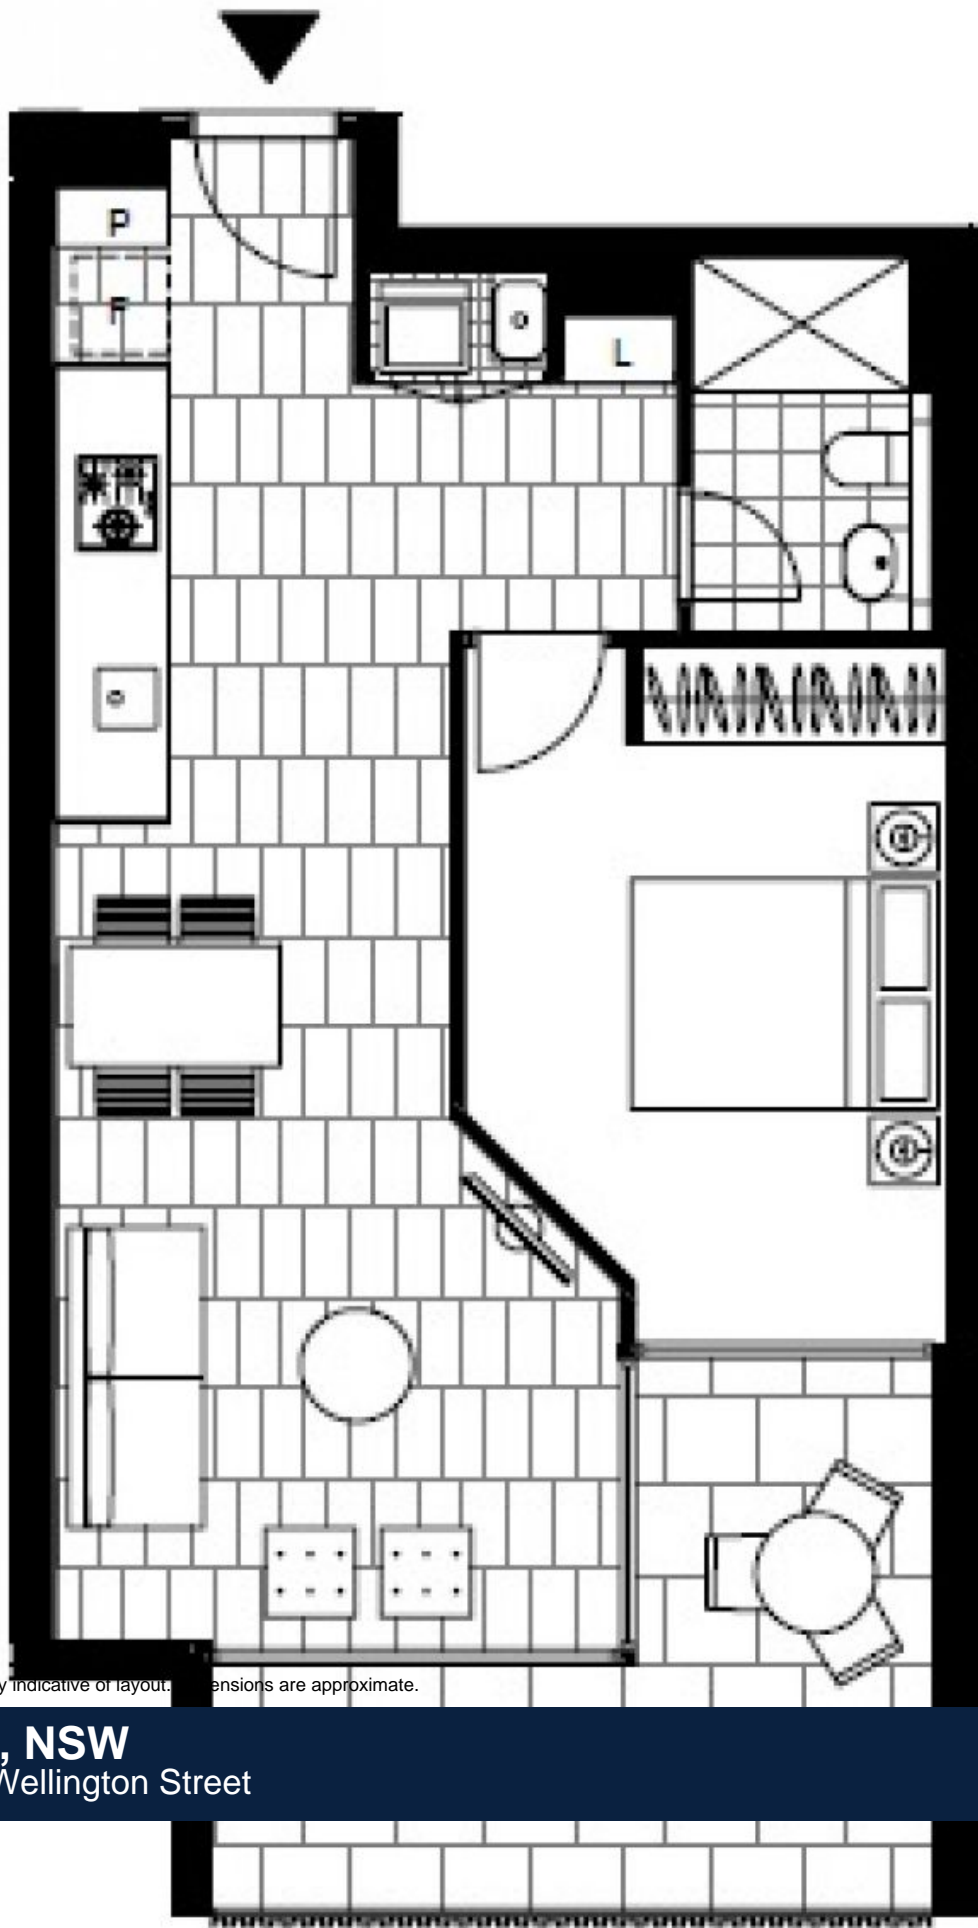

1 BED	1 BATH	1 CAR	
-----------------	------------------	-----------------	--

Discover life at The Moreton in this One Bedroom + Parking

This one bedroom apartment has to offer:

- Large bedroom with floor to ceiling built-ins
- Versatile living space with tiled flooring
- Well connected balcony and living spaces
- Stone bench tops and Miele appliances included in kitchen
- Timeless finishes in bathroom and European Laundry
- Close proximity to schools, transport and shops
- Secure basement parking

Call 0497 555 519 for similar apartments!

Contact: Carmen Whiteley
02 8588 8888
0497 555 519

Type: Apartment

Date Available: 23/05/2020

Bond: \$2760

<https://www.resbymirvac.com>

Virtual Tours -

Plans shown are only indicative of layout. Dimensions are approximate.