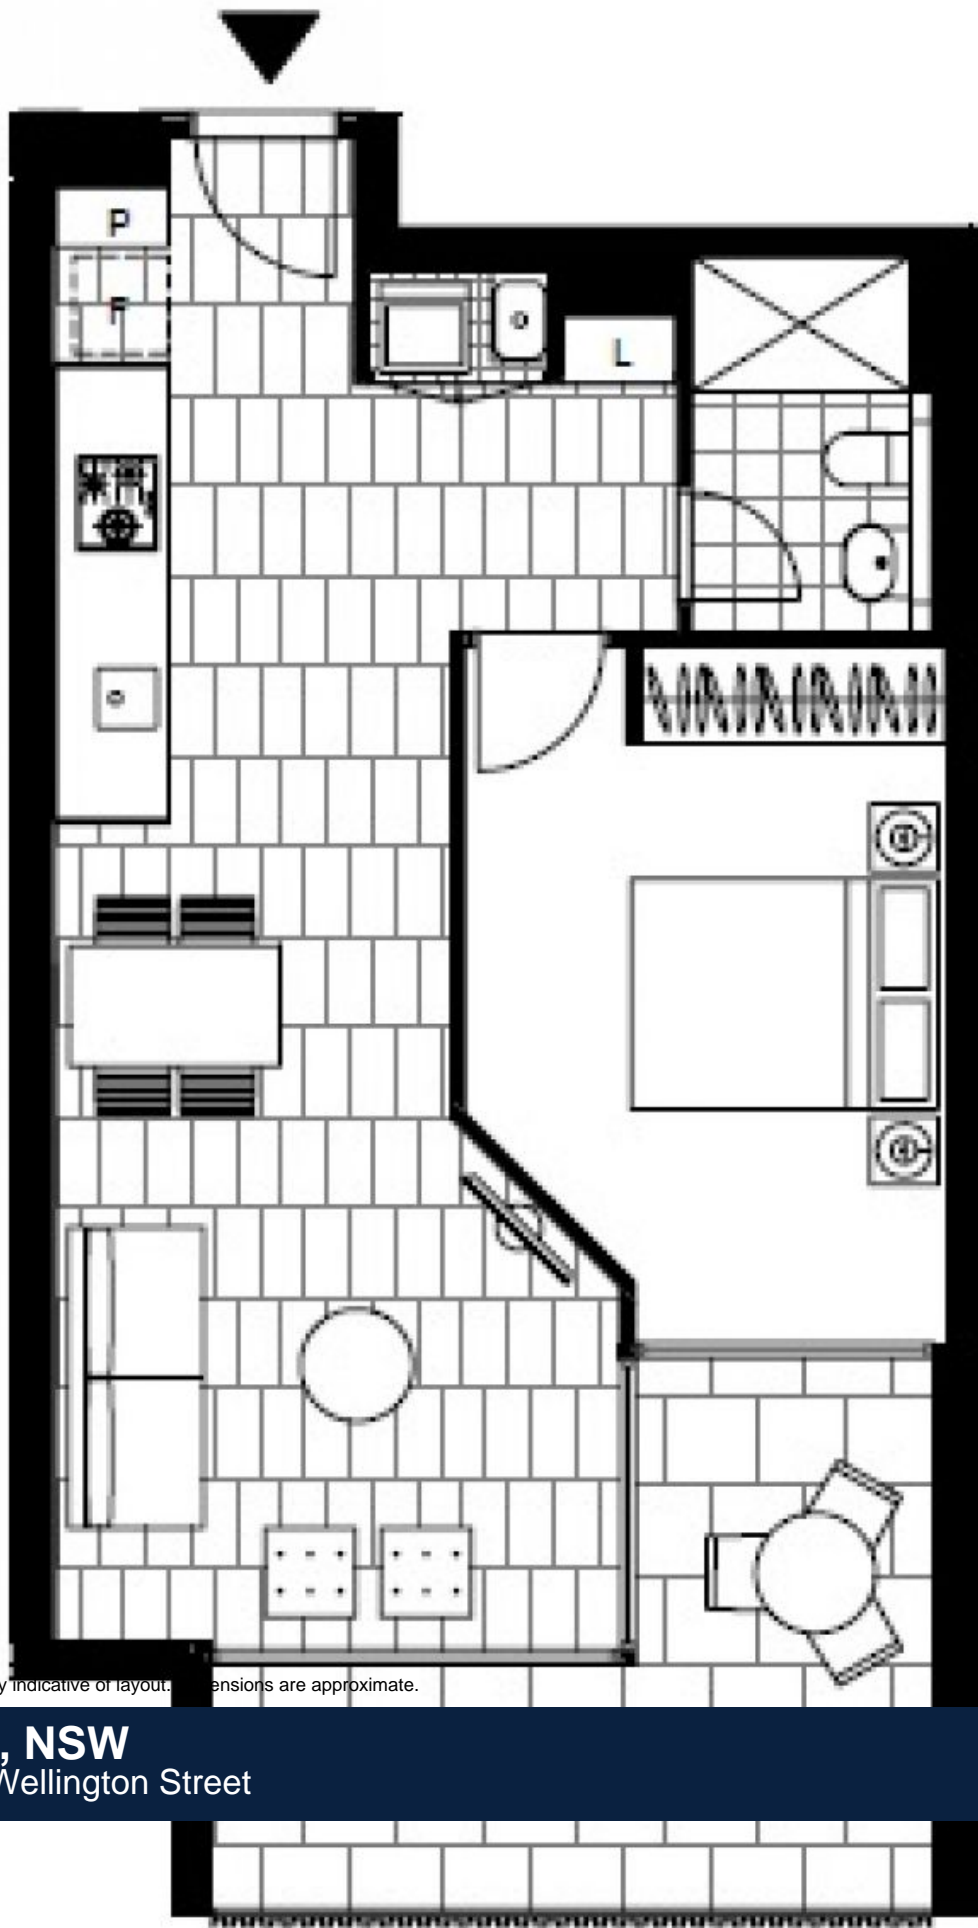

### Discover life at The Moreton in this One Bedroom + Parking

This one bedroom apartment has to offer:

- Large bedroom with floor to ceiling built-ins
- Versatile living space with tiled flooring
- Well connected balcony and living spaces
- Stone bench tops and Miele appliances included in kitchen
- Timeless finishes in bathroom and European Laundry
- Close proximity to schools, transport and shops
- Secure basement parking

### Call 0497 555 519 for similar apartments!

**Contact:** Carmen Whiteley  
02 8588 8888  
0497 555 519

**Type:** Apartment

**Date Available:** 23/05/2020

**Bond:** \$2760

<https://www.resbymirvac.com>

Virtual Tours -

Plans shown are only indicative of layout. Dimensions are approximate.

**BONDI, NSW**  
5406/34 Wellington Street